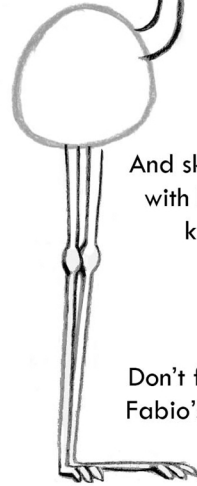

HOW TO DRAW FABIO

1

Draw a small egg shape for Fabio's head

And a larger circle for his body

2

Next add a long bendy neck

And skinny legs with knobby knees

Don't forget Fabio's feet!

3

Now we need to draw his wings

And tail feathers

4

Next add Fabio's beady eye and beak (which has a black tip)

5

Now it's time to get dressed...

Draw Fabio's hat and bow tie