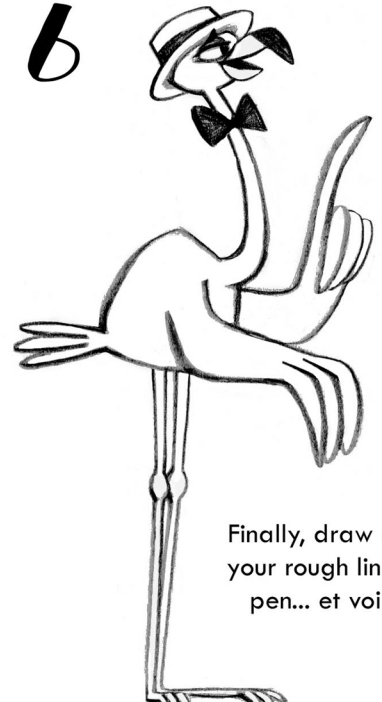

Finally, draw over your rough lines in pen... et voila!