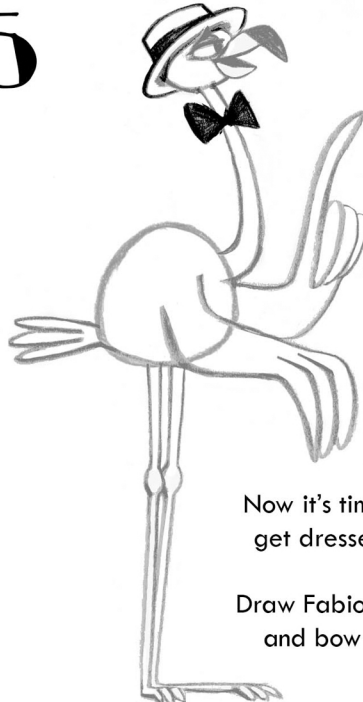

HOW TO DRAW FABIO

1

Draw a small egg shape for Fabio's head

And a larger circle for his body

2

Next add a long bendy neck

And skinny legs with knobby knees

Don't forget Fabio's feet!

3

Now we need to draw his wings

And tail feathers

4

Next add Fabio's beady eye and beak (which has a black tip)

5

Now it's time to get dressed...

Draw Fabio's hat and bow tie