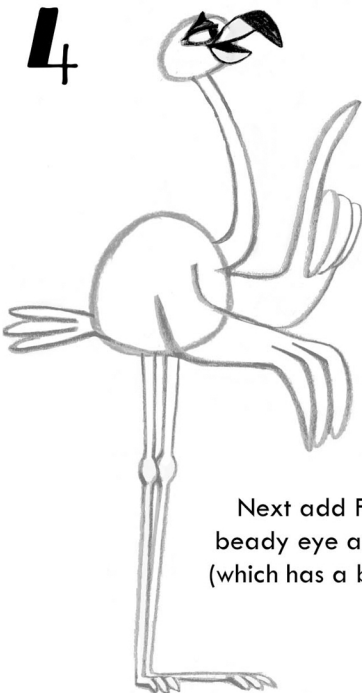

HOW TO DRAW FABIO

1

Draw a small egg shape for Fabio's head

And a larger circle for his body

2

Next add a long bendy neck

And skinny legs with knobby knees

Don't forget Fabio's feet!

3

Now we need to draw his wings

And tail feathers

4

Next add Fabio's beady eye and beak (which has a black tip)

5

Now it's time to get dressed...

Draw Fabio's hat and bow tie