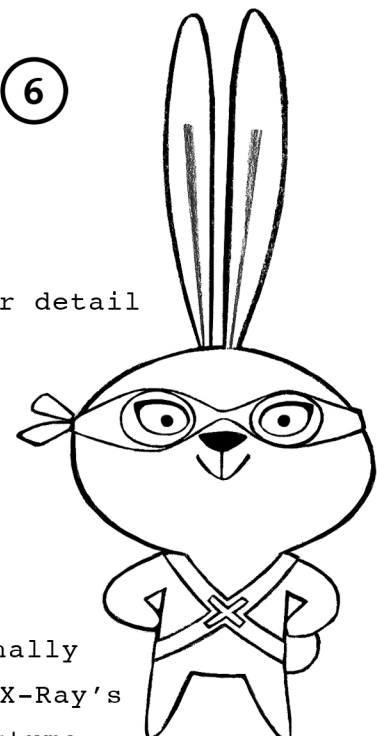

ZOOPERTOWN

X-RAY RABBIT

1

Start by drawing
a mushroom shape

2

Next draw
two long ears

3

Add arms
legs and
tail

4

Then draw
X-Ray's eyes
nose and
mouth

5

Add a mask

6

Ear detail

Finally
draw X-Ray's
costume

JEM PACKER • EMILY FOX