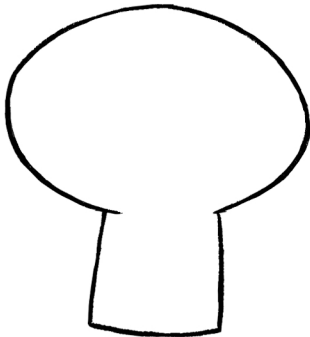

ZOOPERTOWN

X-RAY RABBIT

1

Start by drawing
a mushroom shape

2

Next draw
two long ears

3

Add arms
legs and
tail

4

Then draw
X-Ray's eyes
nose and
mouth

5

Add a mask

6

Ear detail

Finally
draw X-Ray's
costume

JEM PACKER • EMILY FOX