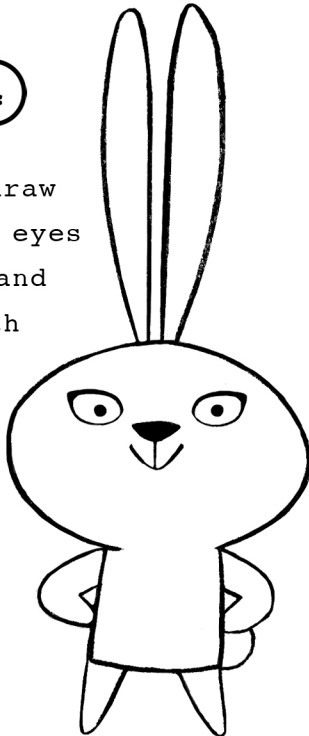

ZOOPERTOWN

X-RAY RABBIT

1

Start by drawing
a mushroom shape

2

Next draw
two long ears

3

Add arms
legs and
tail

4

Then draw
X-Ray's eyes
nose and
mouth

5

Add a mask

6

Ear detail

Finally
draw X-Ray's
costume

JEM PACKER • EMILY FOX